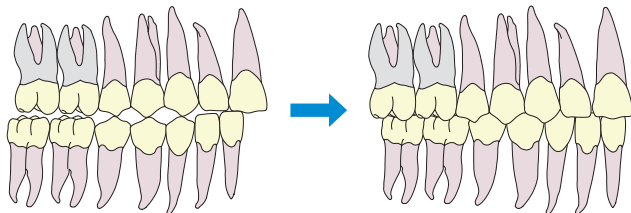

## BioBiteCorrector<sup>®</sup> Twin

The removable  
dental brace  
for overbite correction

### The removable dental brace for overbite correction

The BioBiteCorrector® Twin is a dental brace, also known as a functional orthodontic appliance.

This version of the BioBiteCorrector® Twin brace is a removable appliance designed to correct an overbite. An overbite means your lower jaw is too far back, relative to your upper jaw, and your teeth do not bite properly.

## Advantages:

- **Proper bite**

The BBC moves your lower jaw in the right position, so that your teeth bite properly. For this removable brace to work, you as the patient will have to actively cooperate.

- **High wearing comfort**

The brace is made of two parts to ensure high wearing comfort. The two bases in the upper and lower jaws are firmly held in place. This leads to optimal wearing and speaking comfort and makes the treatment very successful.