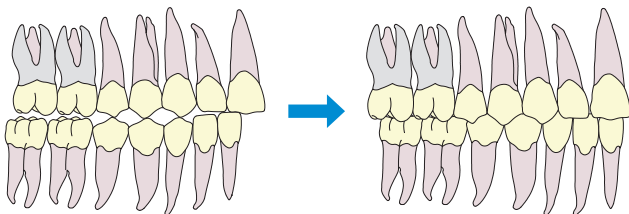

BioBiteCorrector®

The easy way to correct an overbite in combination with a fixed dental brace

This version of the BioBiteCorrector® (BBC) brace is used when patients already wear a dental brace fixed with brackets.

The BioBiteCorrector® brace is designed to correct an overbite. An overbite means your lower jaw is too far back, relative to your upper jaw, and your teeth do not bite properly.

improper bite

proper bite

Advantages:

- Quick Result
- The appliance does not require any active cooperation and works 24 hours a day; this is why it is so successful. Your lower jaw position will be corrected faster, compared to the use of elastics (rubber bands).
- Proper bite
- The BBC moves your lower jaw in the right position, so that your teeth bite properly. The BBC can help you to avoid removing permanent teeth or treatment with a headgear.
- Hardly visible
- The BBC is hardly visible from the outside
- High wearing comfort
- Modern technology allows you to widely open your mouth, with sideward movements.
- Biocompatible material
- The BBC telescope is made entirely of titanium and laser-welded.