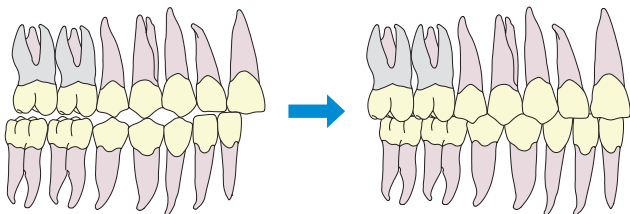

BioBiteCorrector®

The easy way to correct an overbite in combination with a fixed dental brace

This version of the BioBiteCorrector® (BBC) brace is used when patients already wear a dental brace fixed with brackets.

The BioBiteCorrector® brace is designed to correct an overbite. An overbite means your lower jaw is too far back, relative to your upper jaw, and your teeth do not bite properly.

improper bite

proper bite

Advantages:

- Quick Result
- The appliance does not require any active cooperation and works 24 hours a day; this is why it is so successful. Your lower jaw position will be corrected faster, compared to the use of elastics (rubber bands).
- Proper bite
- The BBC moves your lower jaw in the right position, so that your teeth bite properly. The BBC can help you to avoid removing permanent teeth or treatment with a headgear.
- Hardly visible
- The BBC is hardly visible from the outside
- High wearing comfort
- Modern technology allows you to widely open your mouth, with sideward movements.
- Biocompatible titanium
- The BBC telescope is made entirely of titanium and laser-welded.